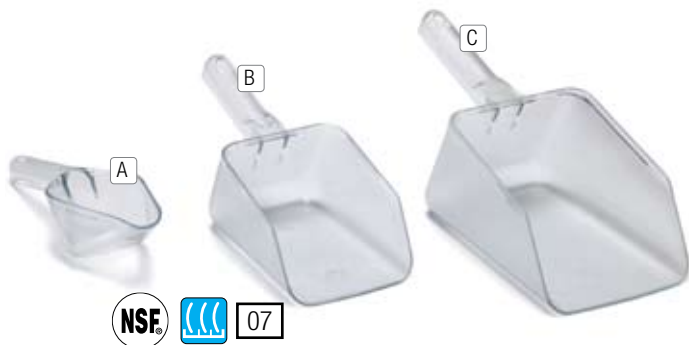

SPARTA® GALAXY™ PASTRY BRUSHES

One piece plastic handles are easy to clean. Bristles are epoxy-set to ferrules to prevent bacteria growth. Soft flagged nylon bristles.

SILICONE PASTRY BRUSHES

Unique bristle design carries and spreads liquid better than ordinary Silicone pastry brushes. Red colour-coding for high heat cooking applications; withstands temperatures up to 260°C. Moulded in hanging hook grabs pan edge. Stain & odour resistant.

PAGE ITEM	PROD NO.	DESCRIPTION	CASE PACK	LIST PRICE
A	40390	18cm x 3,8cm Sparta® Galaxy™ Pastry Brush	12	£ 8.67
B	40391	19cm x 5cm Sparta® Galaxy™ Pastry Brush	12	£ 8.81
C	40392	21cm x 10cm Sparta® Galaxy™ Pastry Brush	12	£ 10.57
D	40394	25cm x 2,5cm Sparta® Galaxy™ Pastry Brush	12	£ 13.05

SILICONE PASTRY BRUSH

E	40403	33cm x 5cm Silicone Pastry Brush	12	£ 5.76
F	40405	33cm x 7,5cm Silicone Pastry Brush	12	£ 6.24

POLYCARBONATE SCOOPS

Easy-grip plastic handle doesn't transfer cold. Features a hole for hanging or tying to a container. Durable polycarbonate material.