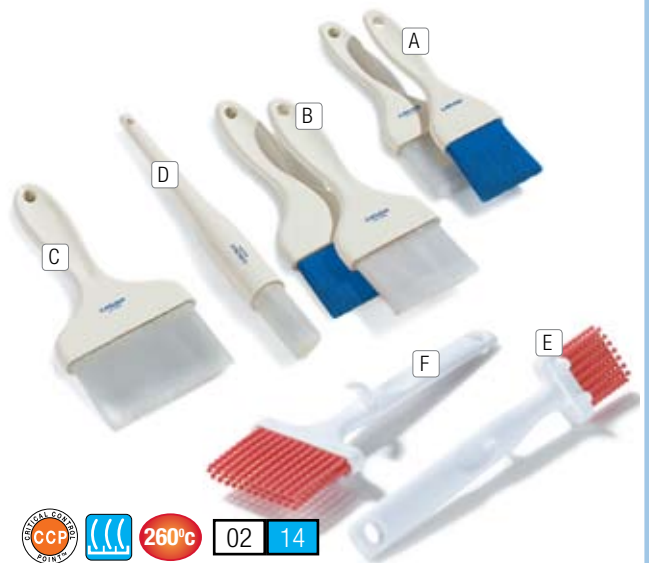

SPARTA® GALAXY™ PASTRY BRUSHES

One piece plastic handles are easy to clean. Bristles are epoxy-set to ferrules to prevent bacteria growth. Soft flagged nylon bristles.

SILICONE PASTRY BRUSHES

Unique bristle design carries and spreads liquid better than ordinary Silicone pastry brushes. Red colour-coding for high heat cooking applications; withstands temperatures up to 260°C. Moulded in hanging hook grabs pan edge. Stain & odour resistant.

PAGE ITEM	PROD NO.	DESCRIPTION	CASE PACK	LIST PRICE
A	40390	18cm x 3,8cm Sparta® Galaxy™ Pastry Brush	12	£ 8.67
B	40391	19cm x 5cm Sparta® Galaxy™ Pastry Brush	12	£ 8.81
C	40392	21cm x 10cm Sparta® Galaxy™ Pastry Brush	12	£ 10.57
D	40394	25cm x 2,5cm Sparta® Galaxy™ Pastry Brush	12	£ 13.05

SILICONE PASTRY BRUSH

E	40403	33cm x 5cm Silicone Pastry Brush	12	£ 5.76
F	40405	33cm x 7,5cm Silicone Pastry Brush	12	£ 6.24

POLYCARBONATE SCOOPS

Easy-grip plastic handle doesn't transfer cold. Features a hole for hanging or tying to a container. Durable polycarbonate material.