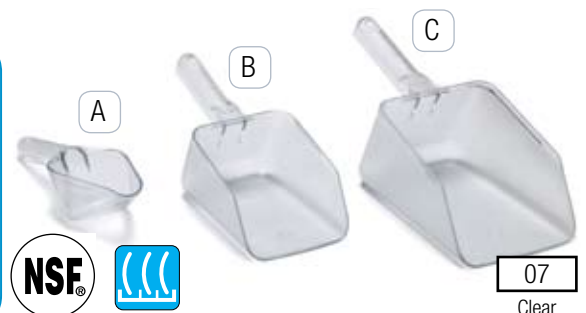

**SPARTA® GALAXY™ PASTRY BRUSHES**

One piece plastic handles are easy to clean. Bristles are epoxy-set to ferrules to prevent bacteria growth. Soft flagged nylon bristles.

**SILICONE PASTRY BRUSHES**

Unique bristle design carries and spreads liquid better than ordinary Silicone pastry brushes. Red colour-coding for high heat cooking applications; withstands temperatures up to 260°C. Moulded in hanging hook grabs pan edge. Stain & odour resistant.

PAGE ITEM	PROD NO.	DESCRIPTION	CASE PACK	LIST PRICE
A	40390	18cm x 3,8cm Sparta® Galaxy™ Pastry Brush	12	€ 9,64
B	40391	19cm x 5cm Sparta® Galaxy™ Pastry Brush	12	€ 9,79
C	40392	21cm x 10cm Sparta® Galaxy™ Pastry Brush	12	€ 11,75
D	40394	25cm x 2,5cm Sparta® Galaxy™ Pastry Brush	12	€ 14,51

**SILICONE PASTRY BRUSH**

E	40403	33cm x 5cm Silicone Pastry Brush	12	€ 6,40
F	40405	33cm x 7,5cm Silicone Pastry Brush	12	€ 6,94

02	14
White	Carlisle

**POLYCARBONATE SCOOPS**

Easy-grip plastic handle doesn't transfer cold. Features a hole for hanging or tying to a container. Durable polycarbonate material.

PAGE ITEM	PROD NO.	DESCRIPTION	CASE PACK	LIST PRICE
A	4306	0,18L Scoop	12	€ 2,52
B	4332	0,95L Scoop	12	€ 4,15
C	4364	1,9L Scoop	6	€ 5,92

07
Clear