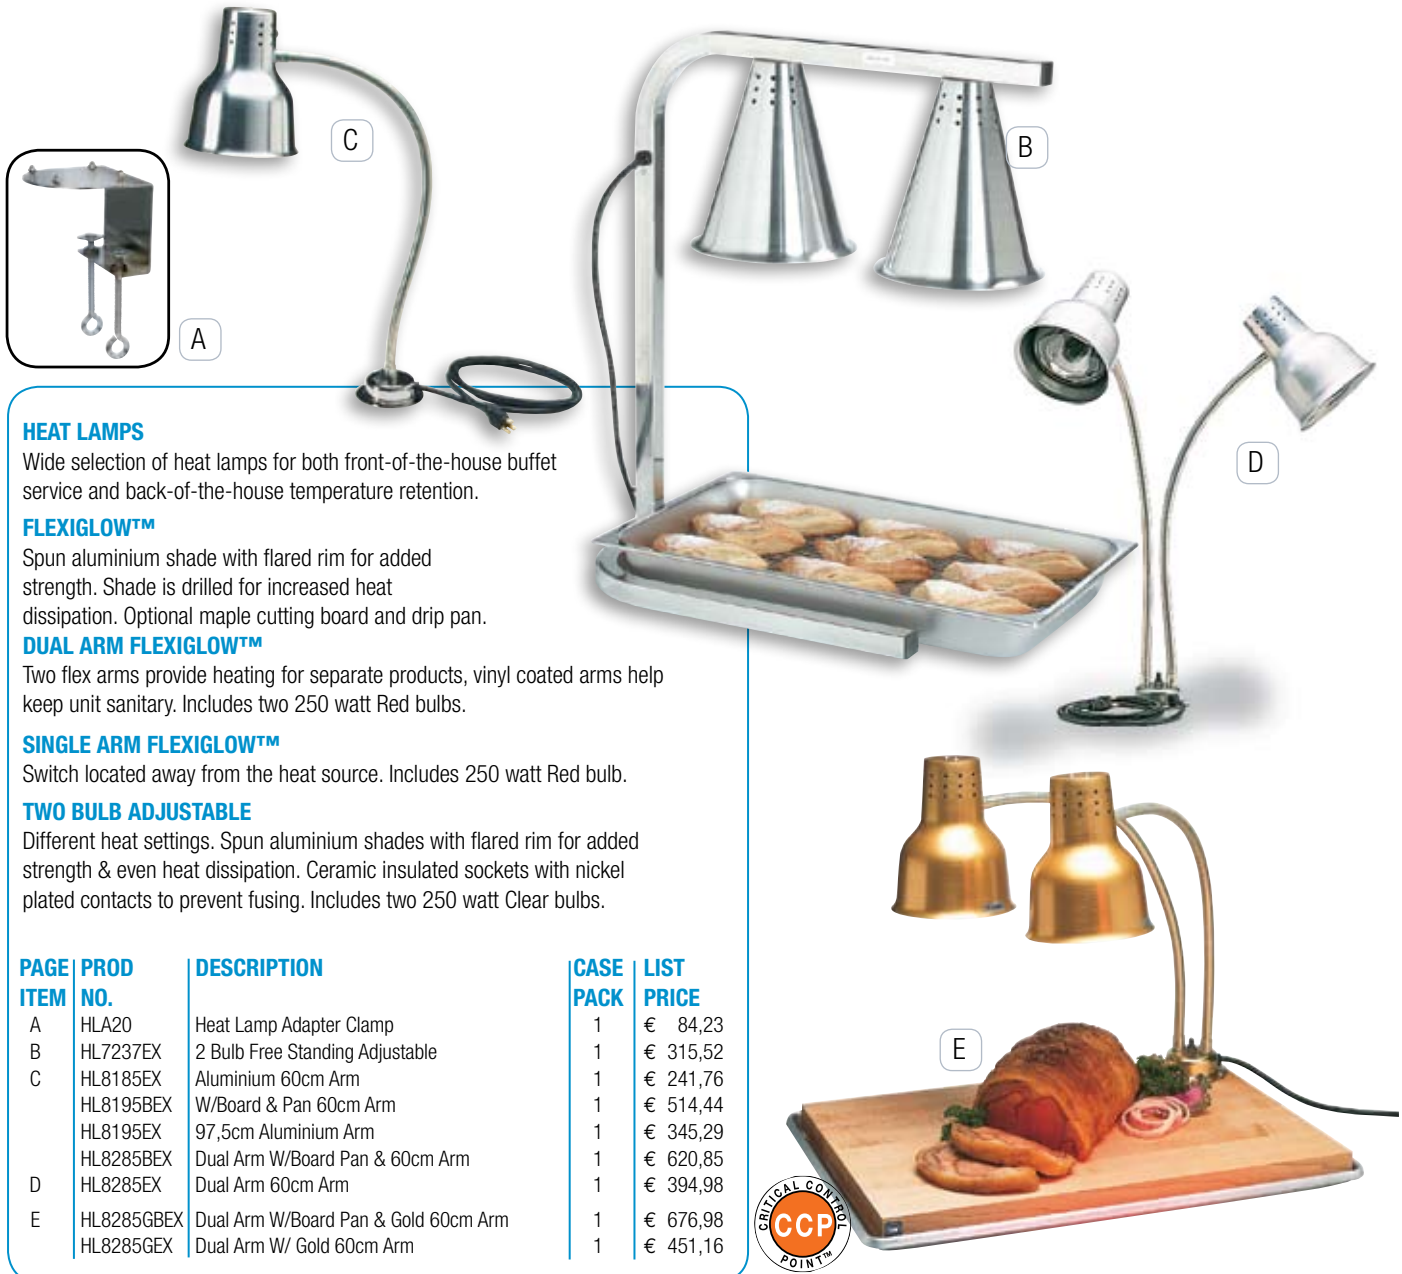

HEAT LAMPS

Wide selection of heat lamps for both front-of-the-house buffet service and back-of-the-house temperature retention.

FLEXIGLOW™

Spun aluminium shade with flared rim for added strength. Shade is drilled for increased heat dissipation. Optional maple cutting board and drip pan.

DUAL ARM FLEXIGLOW™

Two flex arms provide heating for separate products, vinyl coated arms help keep unit sanitary. Includes two 250 watt Red bulbs.

SINGLE ARM FLEXIGLOW™

Switch located away from the heat source. Includes 250 watt Red bulb.

TWO BULB ADJUSTABLE

Different heat settings. Spun aluminium shades with flared rim for added strength & even heat dissipation. Ceramic insulated sockets with nickel plated contacts to prevent fusing. Includes two 250 watt Clear bulbs.

PAGE ITEM	PROD NO.	DESCRIPTION	CASE PACK	LIST PRICE
A	HLA20	Heat Lamp Adapter Clamp	1	€ 84,23
B	HL7237EX	2 Bulb Free Standing Adjustable	1	€ 315,52
C	HL8185EX	Aluminium 60cm Arm	1	€ 241,76
	HL8195BEX	W/Board & Pan 60cm Arm	1	€ 514,44
	HL8195EX	97,5cm Aluminium Arm	1	€ 345,29
	HL8285BEX	Dual Arm W/Board Pan & 60cm Arm	1	€ 620,85
	HL8285EX	Dual Arm 60cm Arm	1	€ 394,98
E	HL8285GBEX	Dual Arm W/Board Pan & Gold 60cm Arm	1	€ 676,98
	HL8285GEX	Dual Arm W/ Gold 60cm Arm	1	€ 451,16

ORDER WHEELS

Keep orders in clear view during preparation. Four sizes and four mounting styles. Rugged stainless steel construction; unique ball/spring clips for easy, one-handed check placement.

CLIP ORDER RACKS

Unique ball/spring clips for easy, one-handed operation stainless steel construction, mounts easily with 2 screws.

SLIDE ORDER RACKS

Ball-bearing action provides clean look & one-handed sliding action. In rugged stainless steel or economical aluminium.

PAGE ITEM	PROD NO.	DESCRIPTION	CASE PACK	LIST PRICE
A	3816MP	16 Clip 45cm Diameter Portable Wheel	1	€ 270,71
B	3824	8 Clip 60cm Order Rack	3	€ 54,33
C	38240	60cm Stainless Steel Slide Order Rack	3	€ 41,92
D	38180A	45cm Aluminium Slide Order Rack	3	€ 19,33