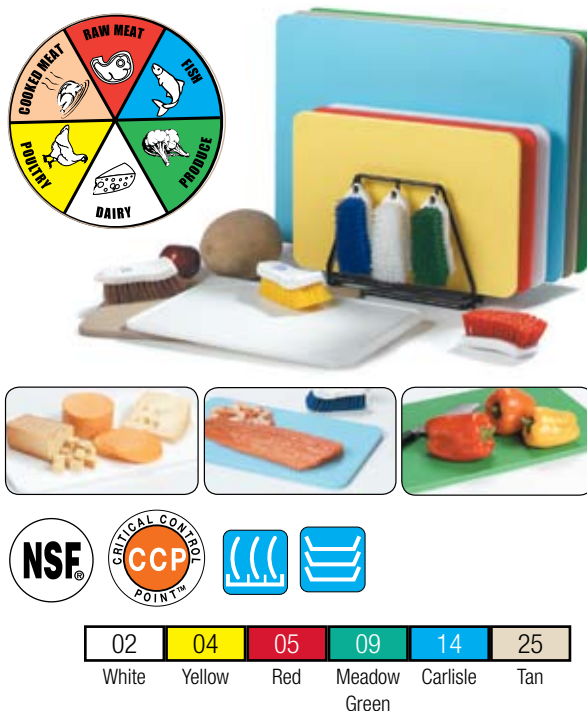

SPARTA® CUTTING BOARDS

Sparta® Spectrum® Colour-Coded Products are key in your HACCP programme by promoting segregated food prep for different foods. Evershield™ HDPE (High Density Polyethylene) construction offers a durable, stable, warp-resistant cutting board. Hygienic surface texture on boards prevents deep cuts and is easy to clean.

PAGE ITEM	PROD NO.	DESCRIPTION	CASE PACK	LIST PRICE
	10901	23cm x 15cm x 1,3cm White Cutting Board	6	€ 6,15
	10881	46cm x 35cm x 1,25cm White Cutting Board	6	€ 25,70
	10882	46cm x 35cm x 1,25cm Colour Cutting Board	6	€ 26,92
	12881	46cm x 35cm x 1,9cm White Cutting Board	3	€ 38,26
	12882	46cm x 35cm x 1,9cm Colour Cutting Board	3	€ 39,96
	12896	61cm x 35cm x 1,25cm White Cutting Board	3	€ 44,06
	10884	51cm x 38cm x 1,25cm White Cutting Board	6	€ 36,38
	10885	51cm x 38cm x 1,25cm Colour Cutting Board	6	€ 38,05
	12886	51cm x 38cm x 1,9cm White Cutting Board	3	€ 50,40
	12887	51cm x 38cm x 1,9cm Colour Cutting Board	3	€ 51,03
	10887	61cm x 46cm x 1,25cm White Cutting Board	6	€ 51,03
	10888	61cm x 46cm x 1,25cm Colour Cutting Board	6	€ 53,41
	12891	61cm x 46cm x 1,9cm White Cutting Board	3	€ 73,27
	12892	61cm x 46cm x 1,9cm Colour Cutting Board	3	€ 76,66