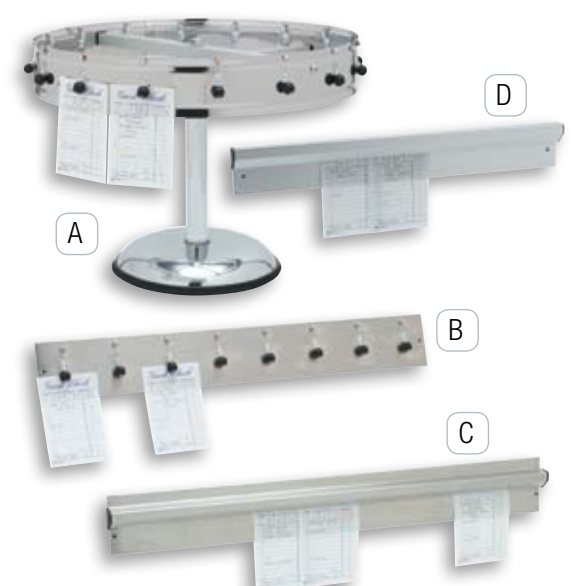

HEAT LAMPS

Wide selection of heat lamps for both front-of-the-house buffet service and back-of-the-house temperature retention.

FLEXIGLOW™

Spun aluminium shade with flared rim for added strength. Shade is drilled for increased heat dissipation. Optional maple cutting board and drip pan.

DUAL ARM FLEXIGLOW™

Two flex arms provide heating for separate products, vinyl coated arms help keep unit sanitary. Includes two 250 watt Red bulbs.

SINGLE ARM FLEXIGLOW™

Switch located away from the heat source. Includes 250 watt Red bulb.

TWO BULB ADJUSTABLE

Different heat settings. Spun aluminium shades with flared rim for added strength & even heat dissipation. Ceramic insulated sockets with nickel plated contacts to prevent fusing. Includes two 250 watt Clear bulbs.

PAGE ITEM	PROD NO.	DESCRIPTION	CASE PACK	LIST PRICE
A	HLA20	Heat Lamp Adapter Clamp	1	€ 84,23
B	HL7237EX	2 Bulb Free Standing Adjustable	1	€ 315,52
C	HL8185EX	Aluminium 60cm Arm	1	€ 241,76
	HL8195BEX	W/Board & Pan 60cm Arm	1	€ 514,44
	HL8195EX	97,5cm Aluminium Arm	1	€ 345,29
	HL8285BEX	Dual Arm W/Board Pan & 60cm Arm	1	€ 620,85
	HL8285EX	Dual Arm 60cm Arm	1	€ 394,98
E	HL8285GBEX	Dual Arm W/Board Pan & Gold 60cm Arm	1	€ 676,98
	HL8285GEX	Dual Arm W/ Gold 60cm Arm	1	€ 451,16

ORDER WHEELS

Keep orders in clear view during preparation. Four sizes and four mounting styles. Rugged stainless steel construction; unique ball/spring clips for easy, one-handed check placement.

CLIP ORDER RACKS

Unique ball/spring clips for easy, one-handed operation stainless steel construction, mounts easily with 2 screws.

SLIDE ORDER RACKS

Ball-bearing action provides clean look & one-handed sliding action. In rugged stainless steel or economical aluminium.