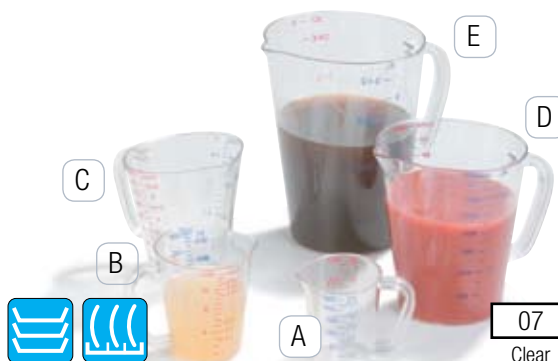

POLYSULFONE HIGH HEAT FOOD PANS

PAGE PROD DESCRIPTION
ITEM NO.

CASE LIST
PACK PRICE

1/1 GN FOOD PANS

10400	Top Notch® 65mm Deep 7,2L Food Pan	6	€ 48,36
10401	Top Notch® 100mm Deep 12L Food Pan	6	€ 59,12
10402	Top Notch® 150mm Deep 18L Food Pan	6	€ 75,94
10410	Top Notch® Handled Lid	6	€ 36,84
10411	Top Notch® Handled Notched Lid	6	€ 37,95
10415	Top Notch® Drain Shelf	6	€ 24,02
10410U	1/4 Universal Handled Lid	6	€ 36,84
10411U	1/4 Universal Handled Notched Lid	6	€ 36,84
10416U	1/4 Universal Flat Lid	6	€ 36,84
10417U	1/4 Universal Flat Notched Lid	6	€ 36,84

1/2 GN FOOD PANS

10420	Top Notch® 65mm Deep 3,4L Food Pan	6	€ 26,40
10421	Top Notch® 100mm Deep 5L Food Pan	6	€ 33,10
10422	Top Notch® 150mm Deep 8L Food Pan	6	€ 41,09
10423	Top Notch® 200mm Deep 10,7L Food Pan	6	€ 45,70
10430	Top Notch® Handled Lid	6	€ 15,52
10431	Top Notch® Handled Notched Lid	6	€ 16,15
10435	Top Notch® Drain Shelf	6	€ 9,52
10430U	1/4 Universal Handled Lid	6	€ 15,52
10431U	1/4 Universal Handled Notched Lid	6	€ 15,52
10436U	1/4 Universal Flat Lid	6	€ 15,52
10437U	1/4 Universal Flat Notched Lid	6	€ 15,52

2/4 GN LONG FOOD PANS

10440	Top Notch® 65mm Deep 2,7L Food Pan	6	€ 29,32
10441	Top Notch® 100mm Deep 4,8L Food Pan	6	€ 32,84
10450	Top Notch® Handled Lid	6	€ 18,72
10450U	1/4 Universal Handled Lid	6	€ 18,72
10456U	1/4 Universal Flat Lid	6	€ 18,72
10457U	1/4 Universal Flat Notched Lid	6	€ 18,72

1/3 GN FOOD PANS

10460	Top Notch® 65mm Deep 2,3L Food Pan	6	€ 20,50
10461	Top Notch® 100mm Deep 3,6L Food Pan	6	€ 24,85
10462	Top Notch® 150mm Deep 5,4L Food Pan	6	€ 30,81
10470	Top Notch® Handled Lid	6	€ 12,50
10471	Top Notch® Handled Notched Lid	6	€ 12,53
10475	Top Notch® Drain Shelf	6	€ 6,95
10470U	1/4 Universal Handled Lid	6	€ 12,50
10471U	1/4 Universal Handled Notched Lid	6	€ 12,50
10476U	1/4 Universal Flat Lid	6	€ 12,50
10477U	1/4 Universal Flat Notched Lid	6	€ 12,50