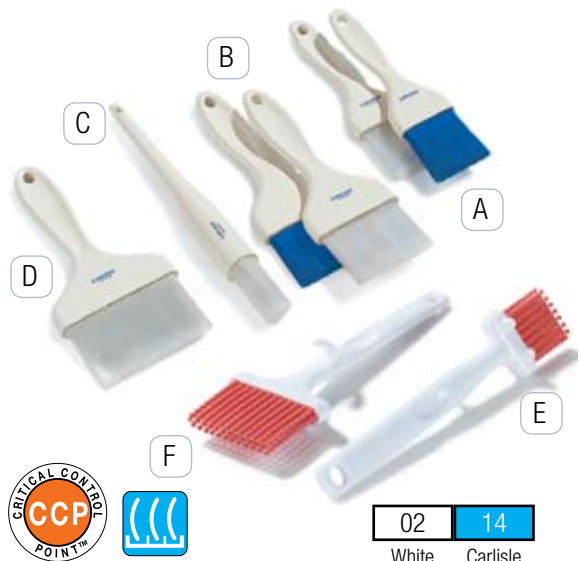

**SPARTA® CHEF SERIES™ BASTING BRUSHES**

High quality lacquered hardwood handles with Brown plastic ferrules. Bristles are epoxy-set to ferrules, increasing bristle retention and preventing bacteria growth. For use in basting meats and poultry. Durable sterilised, double boiled, bleached boar bristles are water resistant. Safe in temperatures up to 260°C.

**SPARTA® GALAXY™ PASTRY BRUSHES**

One piece plastic handles are easy to clean. Bristles are epoxy-set to ferrules to prevent bacteria growth. Soft flagged nylon bristles.

**SILICONE PASTRY BRUSHES**

Unique bristle design carries and spreads liquid better than ordinary Silicone pastry brushes. Red colour-coding for high heat cooking applications; withstands temperatures up to 260°C. Moulded in hanging hook grabs pan edge. Stain & odour resistant.

PAGE ITEM	PROD NO.	DESCRIPTION	CASE PACK	LIST PRICE
A	40390	18cm x 3,8cm Sparta® Galaxy™ Pastry Brush	12	€ 9,64
B	40391	19cm x 5cm Sparta® Galaxy™ Pastry Brush	12	€ 9,79
C	40392	21cm x 10cm Sparta® Galaxy™ Pastry Brush	12	€ 11,75
D	40394	25cm x 2,5cm Sparta® Galaxy™ Pastry Brush	12	€ 14,51

**SILICONE PASTRY BRUSH**

E	40403	33cm x 5cm Silicone Pastry Brush	12	€ 6,40
F	40405	33cm x 7,5cm Silicone Pastry Brush	12	€ 6,94

02	14
White	Carlisle

**POLYCARBONATE SCOOPS**

Easy-grip plastic handle doesn't transfer cold. Features a hole for hanging or tying to a container. Durable polycarbonate material.