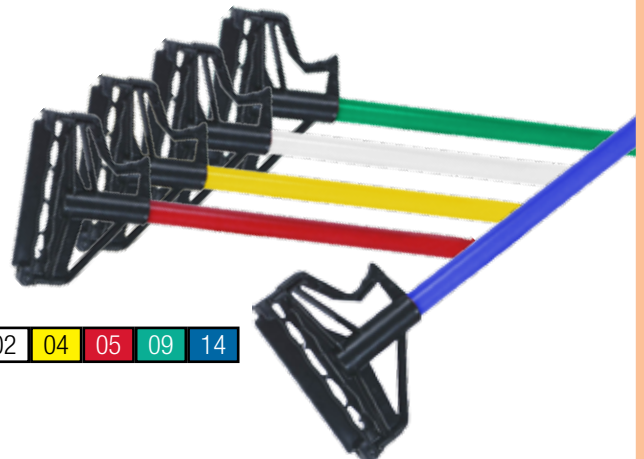

FLO-PAC® ROUGH N READY™ MEDIUM ROUGH SURFACE MOP

Twice the absorbency of cotton yarns, perfect for foodservice environments. Excellent on rough floor surfaces and other textured floor surfaces. Looped-ends and tailband improve performance.

PAGE ITEM	PROD NO.	DESCRIPTION	CASE PACK	LIST PRICE
	369674	Finishing Mop pad, NO 20, Large	12	€ 13,34
	369320	Medium, Narrow Band	12	€ 10,93