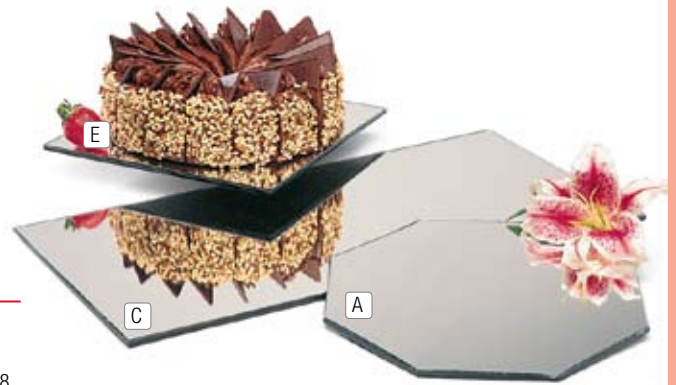

PAGE ITEM	PROD NO.	DESCRIPTION	CASE PACK	LIST PRICE
A	SMOC12	30cm Octagonal Miracryl™ Tray	1	€ 61,88
	SMOC16	40cm Octagonal Miracryl™ Tray	1	€ 87,80
	SMOC24	60cm Octagonal Miracryl™ Tray	1	€ 164,79
	SMOC32	80cm Octagonal Miracryl™ Tray	1	€ 271,81
B	SMO1218	45cm x 30cm Oval Miracryl™ Tray	1	€ 80,75
	SMO1624	60cm x 40cm Oval Miracryl™ Tray	1	€ 131,03
	SMO2232	80cm x 55cm Oval Miracryl™ Tray	1	€ 212,11
	SMO2448	120cm x 60cm Oval Miracryl™ ray	1	€ 311,68
C	SMR1216	40cm x 30cm Rectangular Miracryl™ Tray	1	€ 76,67
	SMR1224	60cm x 30cm Rectangular Miracryl™ Tray	1	€ 110,44
	SMR1624	60cm x 40cm Rectangular Miracryl™ Tray	1	€ 131,11
	SMR1836	90cm x 45cm Rectangular Miracryl™ Tray	1	€ 194,59
	SMR2448	120cm x 60cm Rectangular Miracryl™ ray	1	€ 311,09
D	SMR12	30cm Round Miracryl™ Tray	1	€ 64,15
	SMR16	40cm Round Miracryl™ Tray	1	€ 92,05
	SMR24	60cm Round Miracryl™ Tray	1	€ 235,25
	SMR32	80cm Round Miracryl™ Tray	1	€ 292,77
E	SMS12	30cm Square Miracryl™ Tray	1	€ 86,16
	SMS24	60cm Square Miracryl™ Tray	1	€ 194,97
F	SMTD16	40cm Teardrop Miracryl™ Tray	1	€ 135,95
	SMTD24	60cm Teardrop Miracryl™ Tray	1	€ 271,43
	SMTD32	80cm Teardrop Miracryl™ Tray	1	€ 367,42
G	SMMC6	15cm Miracryl™ Cube	1	€ 148,43
	SMMC8	20cm Miracryl™ Cube	1	€ 173,19
	SMMC10	25cm Miracryl™ Cube	1	€ 214,44
	SMMC12	30cm Miracryl™ Cube	1	€ 263,91

PUNCH BOWLS

Pebbled exterior hides scratches. Break-resistant acrylic. Recommended hand wash

PAGE ITEM	PROD NO.	DESCRIPTION	CASE PACK	LIST PRICE
A	SP18	17L 45cm Diameter Acrylic Punch Bowl	1	€ 68,56
	SP22	23L 56cm Diameter Acrylic Punch Bowl	1	€ 110,42