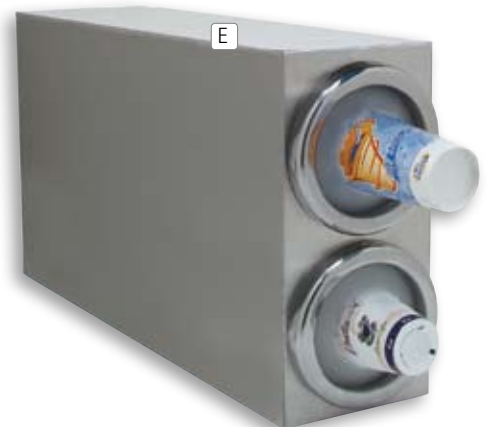

HANGING LID DISPENSERS

Fits all standard size lids; single or two tier units available in three sizes. 45.5cm tube length eliminates frequent refills. Mounts on wall or use with counter top holder listed above, includes 2-piece quick-release side mount bracket.

ADJUSTABLE CUP DISPENSERS

Spring loaded units with silicone release gaskets to fit all standard cup sizes. Use with optional lid and condiment organiser (38800GLC) listed below.

PAGE ITEM	PROD NO.	DESCRIPTION	CASE PACK	LIST PRICE
A	38820C	59cm x 9cm Dispenser (6,3-8,7cm cups)	1	€ 51,37
B	38830C	59cm x 10cm Dispenser (8,6-9,8cm cups)	1	€ 54,88
	38840C	59cm x 13cm Dispenser (10-12,55cm cups)	1	€ 77,46
C	38835L	Lrg Hanging Dispenser, Lids up to 9,8cm	1	€ 58,52
D	38845L	Lrg Hanging Dispenser, Lids up to 12,5cm	1	€ 63,30
E	38882G	2 Cup Dispenser, Vertical Cabinet Model	1	€ 461,77
F	38883G	3 Cup Dispenser, Vertical Cabinet Model	1	€ 631,07
G	38850GEW	Single Cup Dispenser	1	€ 110,50
H	38800GLC	Lid and Condiment Organiser	1	€ 160,01