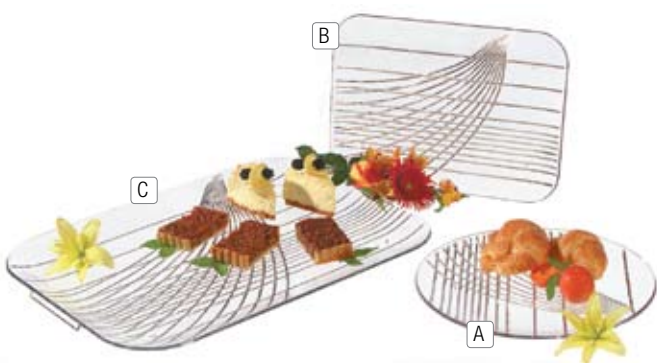

ICE SCULPTURES™

Quick and easy way to turn any table into a showpiece. Fill mould with water, freeze (48-72 hours), and cut open the mould. Features patented EZ-Cut Bead™ and Contracting Cone Base™. One time use. Instructions included with every Ice Sculpture™. **Colour:** White (02).

PAGE ITEM	PROD NO.	DESCRIPTION	CASE PACK	LIST PRICE
A	SHR1	Heart Sculpture	1	€ 84,46
B	SGR1	Grecian Bowl Sculpture	1	€ 79,12
C	SSW1	Swan Sculpture	1	€ 69,23
D	SD01	Dolphin Sculpture	1	€ 76,79
E	SBG1	Bride & Groom Sculpture	1	€ 72,81
F	SCL1	Clam Shell Sculpture	1	€ 76,79
G	SEA1	Eagle Sculpture	1	€ 86,65
H	SBA1	Basket Sculpture	1	€ 78,91
I	SF11	Fish Sculpture	1	€ 78,47

FESTIVAL TRAYS

A beautiful alternative to glass, crystal, or disposables. Use durable trays for catering, parties, weddings, conventions, cruise lines, or poolside service. Moulded-in pattern gives the appearance of fine etched crystal. Economical, break-resistant SAN resists food acids and oils; lowers replacement costs.

PAGE ITEM	PROD NO.	DESCRIPTION	CASE PACK	LIST PRICE
A	6413	33cm Round Festival Trays	12	€ 6,83
	6416	41cm Round Festival Trays	12	€ 10,49
	6417	32cm x 18cm Rectangular Festival Trays	12	€ 7,06
B	6450	38cm x 27cm Rectangular Festival Trays	12	€ 9,35
C	6426	56cm x 41cm Rectangular Handled Festival Trays	12	€ 15,16
	6439	50cm x 33cm Rectangular Handled Festival Trays	12	€ 14,90

GASTRONORM DISPLAY COVERS

Covers enhance and protect the look of your food items & helps keep food fresh. Polycarbonate dome covers add increased durability. Cutouts on display covers retain frame and seal at base. Use for a variety of ambient products.

PAGE ITEM	PROD NO.	DESCRIPTION	CASE PACK	LIST PRICE
A	PSD21EH	1/1 GN Cover End Cut Hole	1	€ 76,57
B	PSD21CH	1/1 GN Cover Centre Cut Hole	1	€ 70,14