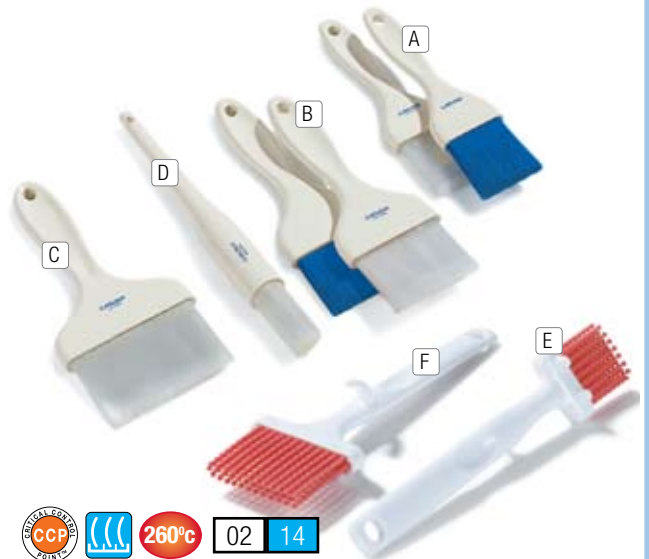

**SPARTA® GALAXY™ PASTRY BRUSHES**

One piece plastic handles are easy to clean. Bristles are epoxy-set to ferrules to prevent bacteria growth. Soft flagged nylon bristles.

**SILICONE PASTRY BRUSHES**

Unique bristle design carries and spreads liquid better than ordinary Silicone pastry brushes. Red colour-coding for high heat cooking applications; withstands temperatures up to 260°C. Moulded in hanging hook grabs pan edge. Stain & odour resistant.

PAGE ITEM	PROD NO.	DESCRIPTION	CASE PACK	LIST PRICE
A	40390	18cm x 3,8cm Sparta® Galaxy™ Pastry Brush	12	€ 9,64
B	40391	19cm x 5cm Sparta® Galaxy™ Pastry Brush	12	€ 9,79
C	40392	21cm x 10cm Sparta® Galaxy™ Pastry Brush	12	€ 11,75
D	40394	25cm x 2,5cm Sparta® Galaxy™ Pastry Brush	12	€ 14,51

**SILICONE PASTRY BRUSH**

E	40403	33cm x 5cm Silicone Pastry Brush	12	€ 6,40
F	40405	33cm x 7,5cm Silicone Pastry Brush	12	€ 6,94

**POLYCARBONATE SCOOPS**

Easy-grip plastic handle doesn't transfer cold. Features a hole for hanging or tying to a container. Durable polycarbonate material.