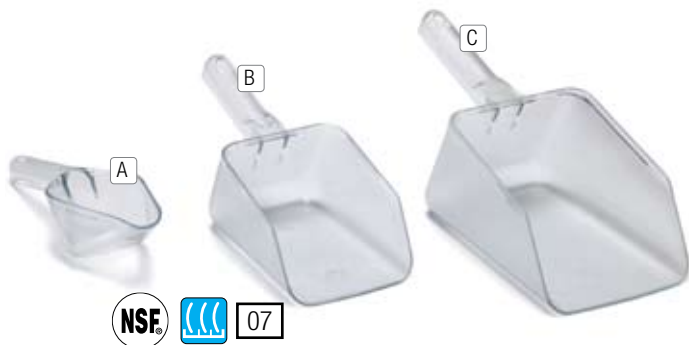

**SPARTA® GALAXY™ PASTRY BRUSHES**

One piece plastic handles are easy to clean. Bristles are epoxy-set to ferrules to prevent bacteria growth. Soft flagged nylon bristles.

**SILICONE PASTRY BRUSHES**

Unique bristle design carries and spreads liquid better than ordinary Silicone pastry brushes. Red colour-coding for high heat cooking applications; withstands temperatures up to 260°C. Moulded in hanging hook grabs pan edge. Stain & odour resistant.

PAGE ITEM	PROD NO.	DESCRIPTION	CASE PACK	LIST PRICE
A	40390	18cm x 3,8cm Sparta® Galaxy™ Pastry Brush	12	€ 9,64
B	40391	19cm x 5cm Sparta® Galaxy™ Pastry Brush	12	€ 9,79
C	40392	21cm x 10cm Sparta® Galaxy™ Pastry Brush	12	€ 11,75
D	40394	25cm x 2,5cm Sparta® Galaxy™ Pastry Brush	12	€ 14,51

**SILICONE PASTRY BRUSH**

E	40403	33cm x 5cm Silicone Pastry Brush	12	€ 6,40
F	40405	33cm x 7,5cm Silicone Pastry Brush	12	€ 6,94

**POLYCARBONATE SCOOPS**

Easy-grip plastic handle doesn't transfer cold. Features a hole for hanging or tying to a container. Durable polycarbonate material.