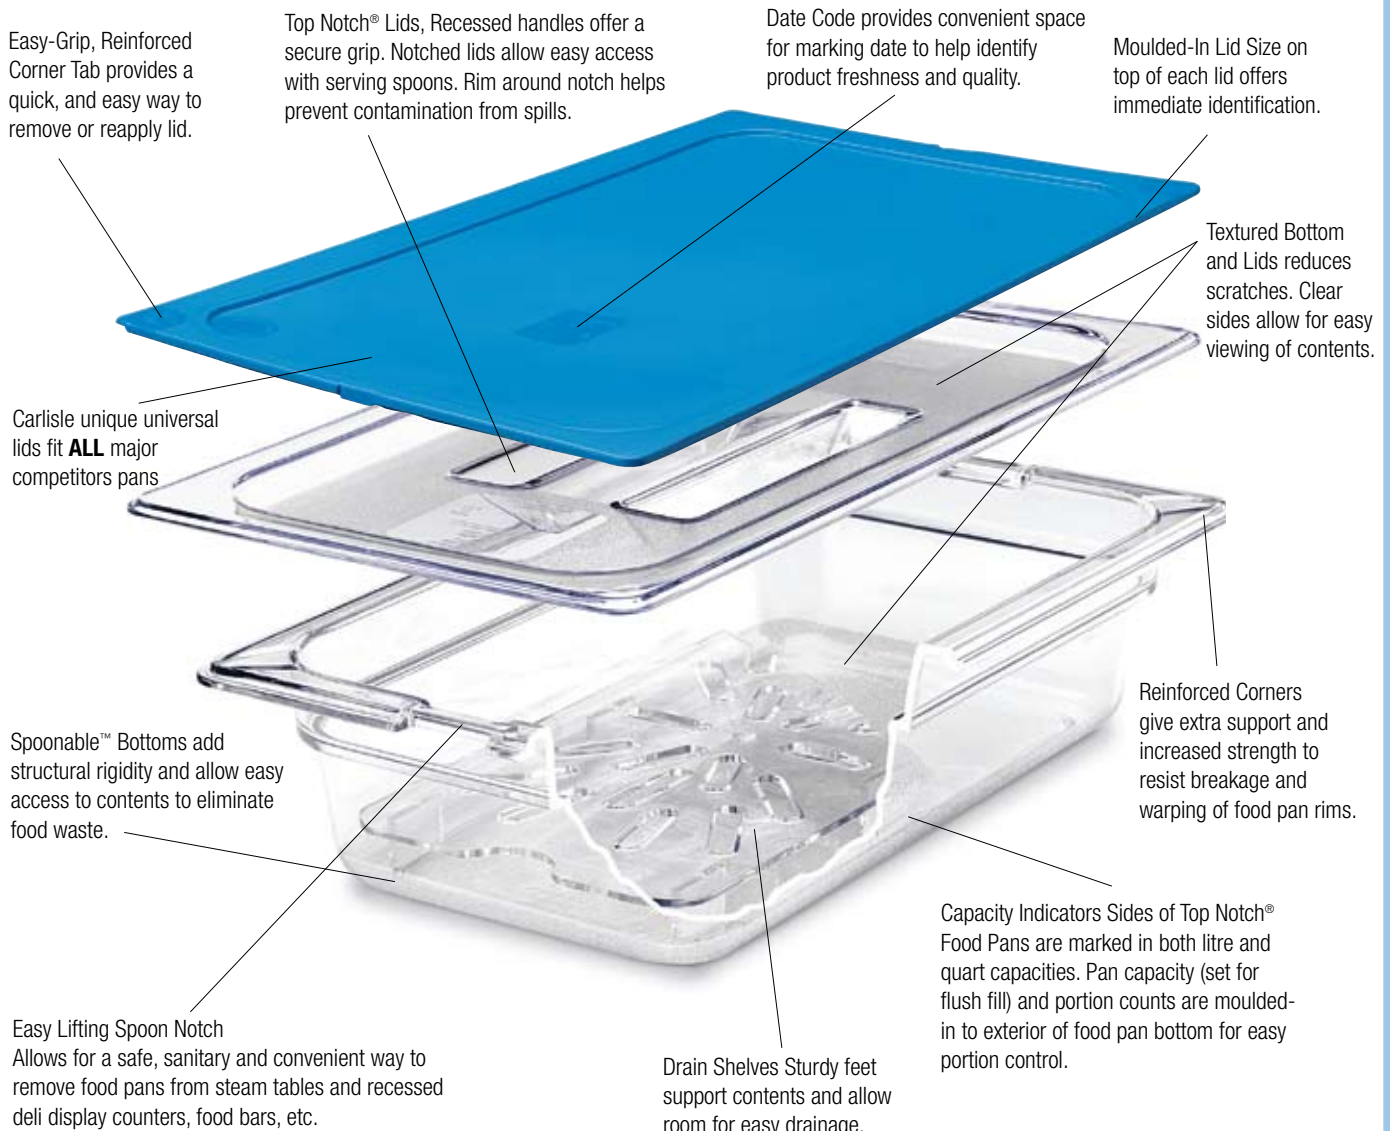

**ORDER WHEELS**

Keep orders in clear view during preparation. Rugged stainless steel construction; unique ball/spring clips for easy, one-handed check placement.

**CLIP ORDER RACKS**

Unique ball/spring clips for easy, one-handed operation stainless steel construction, mounts easily with 2 screws.

## TOP NOTCH® FOOD PANS

Easy Lift Spoon Notches allow easy removal from recessed counters. This easy lift notch reduces direct hand-to-food contact for greater food safety. Meets specifications for use in food bars and Bain Mariés. Pans meet EN 631-1 Euro Norm standards for inter-stacking with competitor pans.